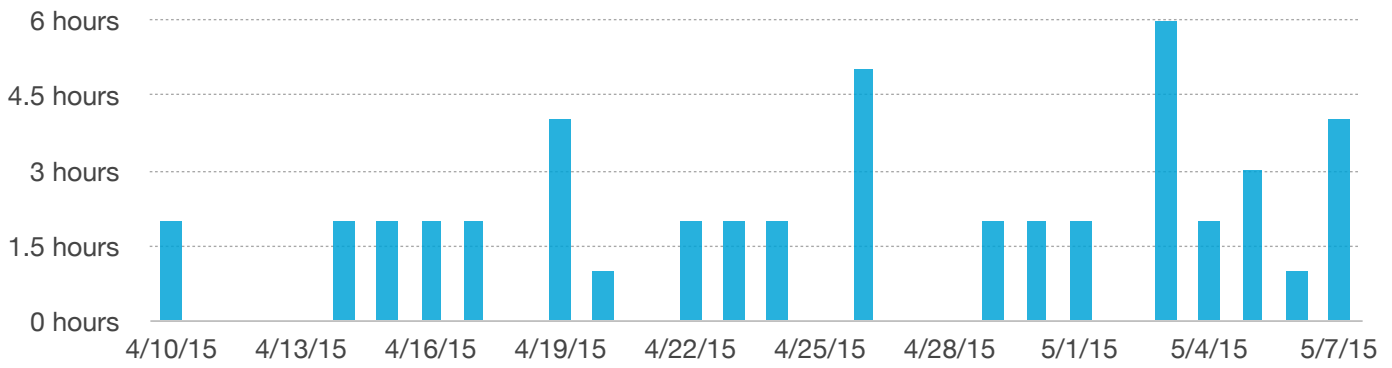

2 hours

Short Short Pitch

DATE	TIME START	TIME END	HOURS
4/7/15	6:23pm	8:30pm	2 hours

Animation 4 LogBook

Freddy Bauer

Short Short Production

Due: 5/13/15

TIME TABLE

AVERAGE TIME PER DAY

2 hours

TOTAL TIME

48 hours

Short Short Production

DATE	TIME START	TIME END	HOURS
4/10/15	9:00am	10:50am	2 hours
4/11/15			0 hours
4/12/15			0 hours
4/13/15			0 hours
4/14/15	9:10pm	11:05pm	2 hours
4/15/15	9:00am	10:50am	2 hours
4/16/15	7:00pm	9:00pm	2 hours
4/17/15	9:00am	10:50am	2 hours
4/18/15			0 hours
4/19/15	8:04pm	12:08pm	4 hours
4/20/15	5:00pm	6:00pm	1 hour
4/21/15			0 hours
4/22/15	9:00am	10:50am	2 hours
4/23/15	7:00pm	9:00pm	2 hours
4/24/15	9:00am	10:50am	2 hours
4/25/15			0 hours
4/26/15	6:17pm	11:22pm	5 hours
4/27/15			0 hours
4/28/15			0 hours
4/29/15	9:00am	10:50am	2 hours
4/30/15	7:00pm	9:00pm	2 hours
5/1/15	9:00am	10:50am	2 hours
5/2/15			0 hours
5/3/15	4:07pm	10:15pm	6 hours
5/4/15	9:15pm	11:10pm	2 hours
5/5/15	7:05pm	10:15pm	3 hours
5/6/15	10:00am	10:50am	1 hour
5/7/15	7:00pm	11:00pm	4 hours