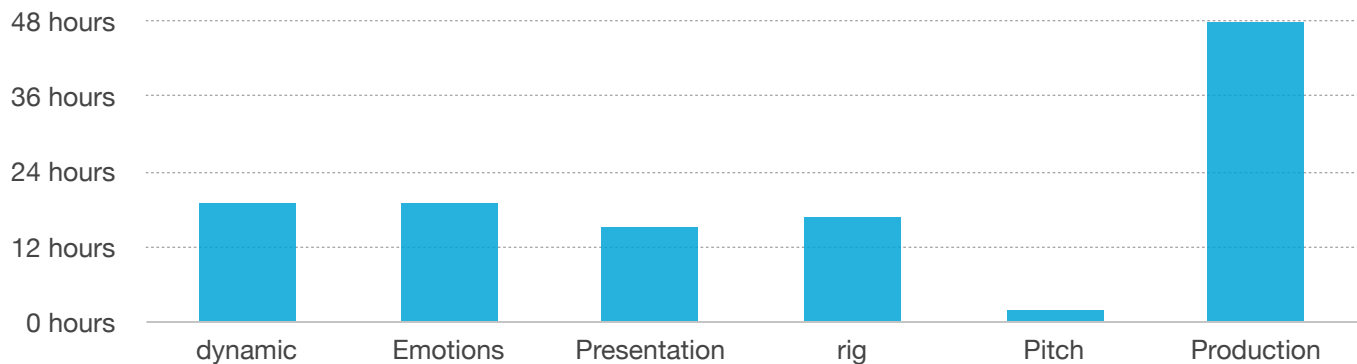

AVERAGE TIME PER DAY

2 hours

TOTAL TIME

48 hours

Short Short Production

DATE	TIME START	TIME END	HOURS
4/10/15	9:00am	10:50am	2 hours
4/11/15			0 hours
4/12/15			0 hours
4/13/15			0 hours
4/14/15	9:10pm	11:05pm	2 hours
4/15/15	9:00am	10:50am	2 hours
4/16/15	7:00pm	9:00pm	2 hours
4/17/15	9:00am	10:50am	2 hours
4/18/15			0 hours
4/19/15	8:04pm	12:08pm	4 hours
4/20/15	5:00pm	6:00pm	1 hour
4/21/15			0 hours
4/22/15	9:00am	10:50am	2 hours
4/23/15	7:00pm	9:00pm	2 hours
4/24/15	9:00am	10:50am	2 hours
4/25/15			0 hours
4/26/15	6:17pm	11:22pm	5 hours
4/27/15			0 hours
4/28/15			0 hours
4/29/15	9:00am	10:50am	2 hours
4/30/15	7:00pm	9:00pm	2 hours
5/1/15	9:00am	10:50am	2 hours
5/2/15			0 hours
5/3/15	4:07pm	10:15pm	6 hours
5/4/15	9:15pm	11:10pm	2 hours
5/5/15	7:05pm	10:15pm	3 hours
5/6/15	10:00am	10:50am	1 hour
5/7/15	7:00pm	11:00pm	4 hours

Animation 4 LogBook

Freddy Bauer

Total Class Hours

TIME TABLE

TOTAL TIME

120 hours

Total Class Hours

DATE	HOURS
DYNAMIC	19 hours
EMOTIONS	19 hours
PRESENTATION	15 hours
RIG	17 hours
PITCH	2 hours
PRODUCTION	48 hours