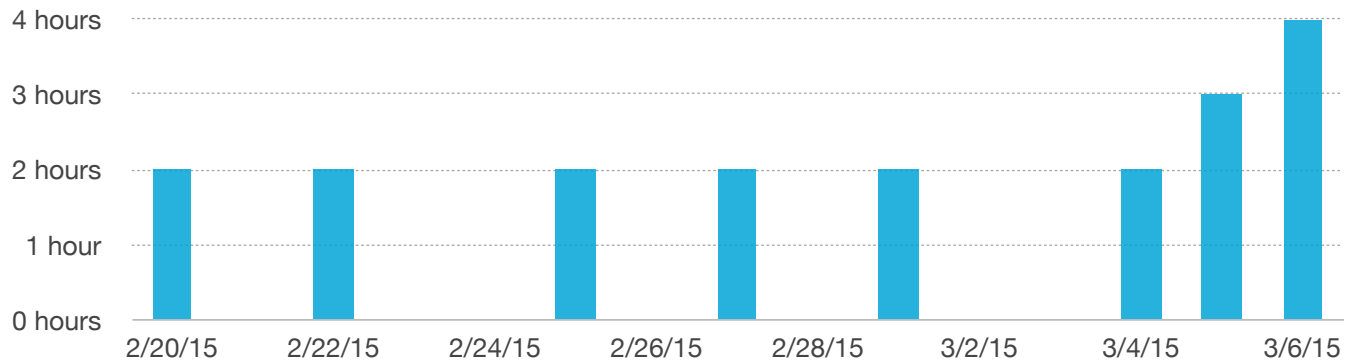

19 hours

Dynamic Action

DATE	TIME START	TIME END	HOURS
2/1/15	4:25pm	6:30pm	2 hours
2/2/15			0 hours
2/3/15			0 hours
2/4/15	9:05am	10:50am	2 hours
2/5/15	12:05pm	2:00pm	2 hours
2/6/15	9:05am	10:50am	2 hours
2/7/15			0 hours
2/8/15	2:45pm	5:05pm	2 hours
2/9/15			0 hours
2/10/15			0 hours
2/11/15	9:05am	10:50am	2 hours
2/12/15	9:15pm	12:00am	3 hours
2/13/15	12:00am	4:12am	4 hours

Animation 4 LogBook

Freddy Bauer

Emotions

Due: 3/6/15

TIME TABLE

AVERAGE TIME PER DAY

1 hour

TOTAL TIME

19 hours

Emotions

DATE	TIME START	TIME END	HOURS
2/20/15	9:15am	10:50am	2 hours
2/21/15			0 hours
2/22/15	4:25pm	6:30pm	2 hours
2/23/15			0 hours
2/24/15			0 hours
2/25/15	9:05am	10:50am	2 hours
2/26/15	12:05pm	2:00pm	0 hours
2/27/15	9:05am	10:50am	2 hours
2/28/15			0 hours
3/1/15	2:45pm	5:05pm	2 hours
3/2/15			0 hours
3/3/15			0 hours
3/4/15	9:05am	10:50am	2 hours
3/5/15	9:15pm	12:00am	3 hours
3/6/15	12:00am	4:12am	4 hours

AVERAGE TIME PER DAY

2 hours

TOTAL TIME

48 hours

Short Short Production

DATE	TIME START	TIME END	HOURS
4/10/15	9:00am	10:50am	2 hours
4/11/15			0 hours
4/12/15			0 hours
4/13/15			0 hours
4/14/15	9:10pm	11:05pm	2 hours
4/15/15	9:00am	10:50am	2 hours
4/16/15	7:00pm	9:00pm	2 hours
4/17/15	9:00am	10:50am	2 hours
4/18/15			0 hours
4/19/15	8:04pm	12:08pm	4 hours
4/20/15	5:00pm	6:00pm	1 hour
4/21/15			0 hours
4/22/15	9:00am	10:50am	2 hours
4/23/15	7:00pm	9:00pm	2 hours
4/24/15	9:00am	10:50am	2 hours
4/25/15			0 hours
4/26/15	6:17pm	11:22pm	5 hours
4/27/15			0 hours
4/28/15			0 hours
4/29/15	9:00am	10:50am	2 hours
4/30/15	7:00pm	9:00pm	2 hours
5/1/15	9:00am	10:50am	2 hours
5/2/15			0 hours
5/3/15	4:07pm	10:15pm	6 hours
5/4/15	9:15pm	11:10pm	2 hours
5/5/15	7:05pm	10:15pm	3 hours
5/6/15	10:00am	10:50am	1 hour
5/7/15	7:00pm	11:00pm	4 hours