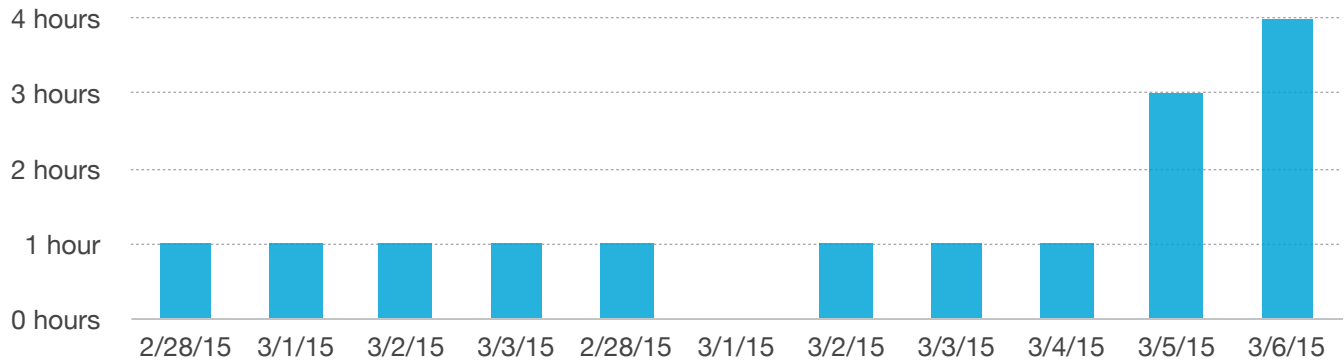

Animation 4 LogBook

Freddy Bauer

Emotions

Due: 3/6/15

TIME TABLE

AVERAGE TIME PER DAY

1 hour

TOTAL TIME

19 hours

Emotions

DATE	TIME START	TIME END	HOURS
2/20/15	9:15am	10:50am	2 hours
2/21/15			0 hours
2/22/15	4:25pm	6:30pm	2 hours
2/23/15			0 hours
2/24/15			0 hours
2/25/15	9:05am	10:50am	2 hours
2/26/15	12:05pm	2:00pm	0 hours
2/27/15	9:05am	10:50am	2 hours
2/28/15			0 hours
3/1/15	2:45pm	5:05pm	2 hours
3/2/15			0 hours
3/3/15			0 hours
3/4/15	9:05am	10:50am	2 hours
3/5/15	9:15pm	12:00am	3 hours
3/6/15	12:00am	4:12am	4 hours

Animation 4 LogBook

Freddy Bauer

Rigging Chapter Presentation

Due: 3/11/15

TIME TABLE

AVERAGE TIME PER DAY

1 hour

TOTAL TIME

AVERAGE TIME PER DAY

2 hours

TOTAL TIME

48 hours

Short Short Production

DATE	TIME START	TIME END	HOURS
4/10/15	9:00am	10:50am	2 hours
4/11/15			0 hours
4/12/15			0 hours
4/13/15			0 hours
4/14/15	9:10pm	11:05pm	2 hours
4/15/15	9:00am	10:50am	2 hours
4/16/15	7:00pm	9:00pm	2 hours
4/17/15	9:00am	10:50am	2 hours
4/18/15			0 hours
4/19/15	8:04pm	12:08pm	4 hours
4/20/15	5:00pm	6:00pm	1 hour
4/21/15			0 hours
4/22/15	9:00am	10:50am	2 hours
4/23/15	7:00pm	9:00pm	2 hours
4/24/15	9:00am	10:50am	2 hours
4/25/15			0 hours
4/26/15	6:17pm	11:22pm	5 hours
4/27/15			0 hours
4/28/15			0 hours
4/29/15	9:00am	10:50am	2 hours
4/30/15	7:00pm	9:00pm	2 hours
5/1/15	9:00am	10:50am	2 hours
5/2/15			0 hours
5/3/15	4:07pm	10:15pm	6 hours
5/4/15	9:15pm	11:10pm	2 hours
5/5/15	7:05pm	10:15pm	3 hours
5/6/15	10:00am	10:50am	1 hour
5/7/15	7:00pm	11:00pm	4 hours