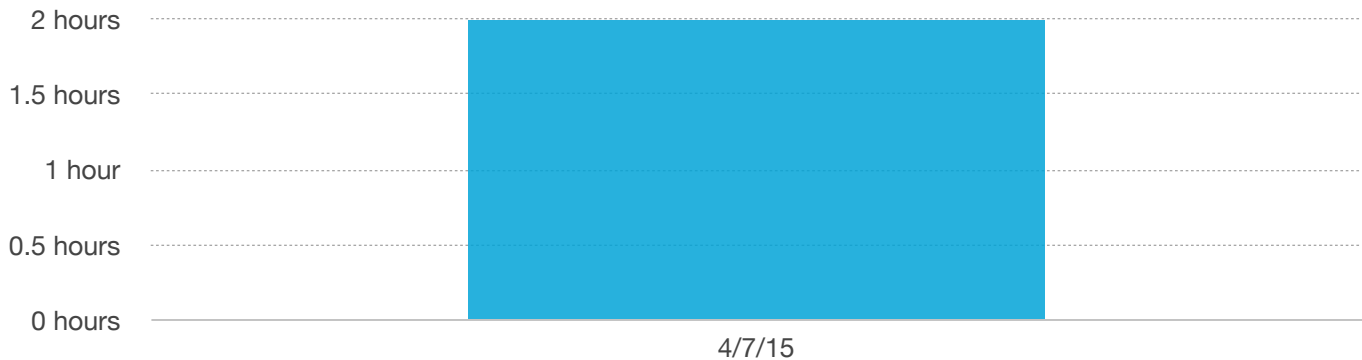

17 hours

Character Rig

DATE	TIME START	TIME END	HOURS
3/29/15	9:03pm	11:10pm	2 hours
3/30/15	10:00pm	12:15pm	2 hours
3/31/15	10:15pm	12:00am	2 hours
4/1/15	11:05pm	1:04am	2 hours
4/2/15	7:15pm	11:06am	4 hours
4/3/15	12:15am	5:12am	5 hours

Animation 4 LogBook

Freddy Bauer

Short Short Pitch

Due: 4/8/15

TIME TABLE

AVERAGE TIME PER DAY

2 hours

TOTAL TIME

AVERAGE TIME PER DAY

2 hours

TOTAL TIME

48 hours

Short Short Production

DATE	TIME START	TIME END	HOURS
4/10/15	9:00am	10:50am	2 hours
4/11/15			0 hours
4/12/15			0 hours
4/13/15			0 hours
4/14/15	9:10pm	11:05pm	2 hours
4/15/15	9:00am	10:50am	2 hours
4/16/15	7:00pm	9:00pm	2 hours
4/17/15	9:00am	10:50am	2 hours
4/18/15			0 hours
4/19/15	8:04pm	12:08pm	4 hours
4/20/15	5:00pm	6:00pm	1 hour
4/21/15			0 hours
4/22/15	9:00am	10:50am	2 hours
4/23/15	7:00pm	9:00pm	2 hours
4/24/15	9:00am	10:50am	2 hours
4/25/15			0 hours
4/26/15	6:17pm	11:22pm	5 hours
4/27/15			0 hours
4/28/15			0 hours
4/29/15	9:00am	10:50am	2 hours
4/30/15	7:00pm	9:00pm	2 hours
5/1/15	9:00am	10:50am	2 hours
5/2/15			0 hours
5/3/15	4:07pm	10:15pm	6 hours
5/4/15	9:15pm	11:10pm	2 hours
5/5/15	7:05pm	10:15pm	3 hours
5/6/15	10:00am	10:50am	1 hour
5/7/15	7:00pm	11:00pm	4 hours